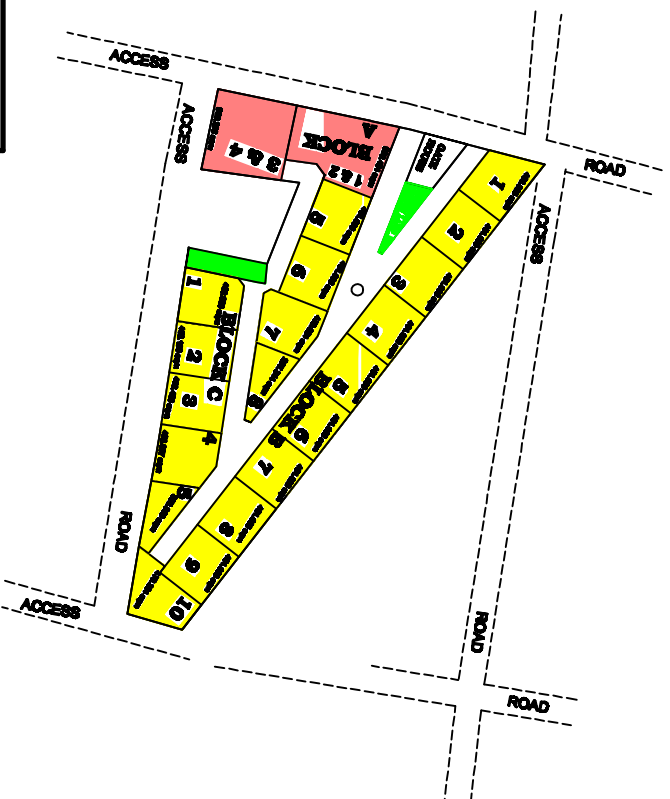

- PLAN SHEWING PROPERTY -  
- SAID TO BELONG TO -  
**-PWAN EDGE PROPERTIES AND  
- INVESTMENT LIMITED-**

- OWERRI, IMO STATE -  
- SCALE:- 1:2500 -

**- ORIGIN:- UNIVERSAL (ZONE 31) -**

**- AREA:- 15308.676 Sqm -**

### PLOT ANALYSIS:

PLOT TYPE	SIZE	NO OF PLOTS
RESIDENTIAL	494 SQMTR	10
COMMERCIAL	40SQMTR	04
TOTAL		28

### PROJECT:

**PROPOSED RESIDENTIAL  
LAYOUT FOR PWANEDGE  
OWERRI, IMO STATE.**