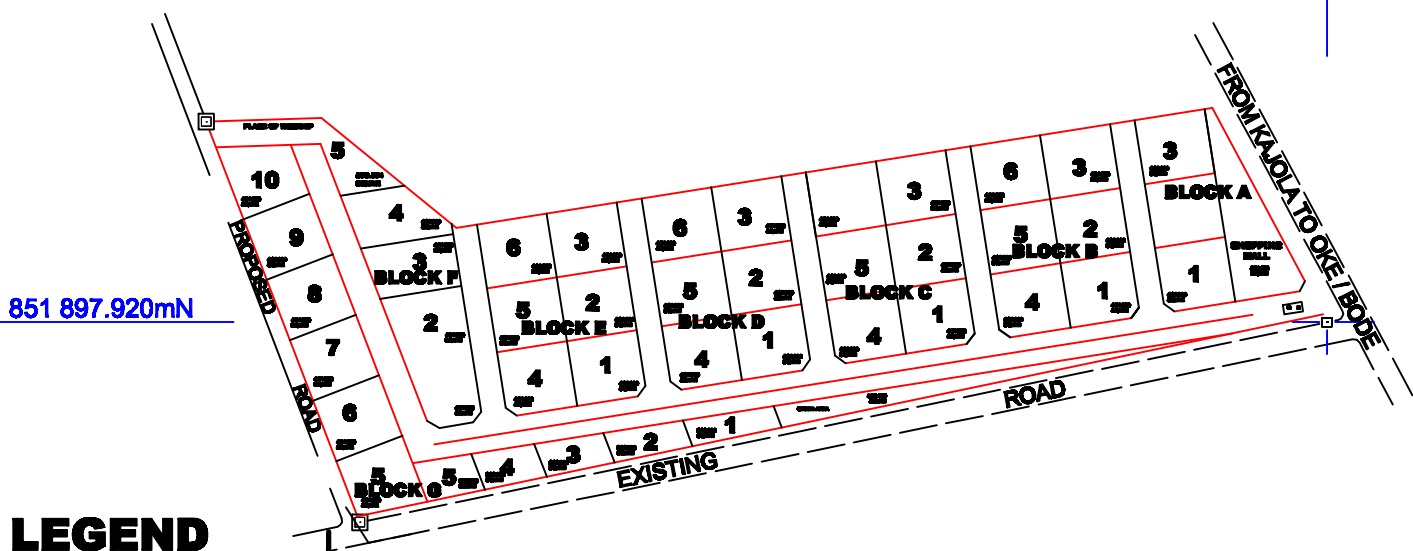

- PLAN SHEWING PROPERTY -
 - SAID TO BELONG TO -
**-PWAN EDGE PROPERTIES AND
 - INVESTMENT LIMITED-**
 - ILAA - IJESA OFF KAJOLA OKE BODE OSUN STATE -
 -ATAKUMOSA LOCAL GOVERNMENT AREA -
 - OSUN STATE -
 - SCALE:- 1:2500 -

- ORIGIN:- UNIVERSAL (ZONE 31) -
 - AREA:- 6.74 Acre -

LEGEND

	RESIDENTIAL
	COMMERCIAL
	PUBLIC USE
	GREEN AREA

PLOT ANALYSIS:

PLOT TYPE	SIZE	NOS OF PLOTS
RESIDENTIAL	484 SQMTR 232 SQMTR	33 65
COMMERCIAL	484 SQMTR	64
TOTAL		42

CLIENT:

**PWAN EDGE PROP.&
 INV.LTD**

PROJECT:

**PROPOSED RESIDENTIAL
 LAYOUT FOR GRACE
 GARDEN ESTATE OSHOGBO
 OSUN STATE.**

680 765.180mE